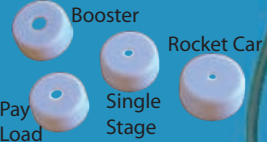

Launcher Features

Rugged connectors firmly bonded to a tough vinyl hose for long-lasting service

Fits any standard bicycle air pump.

Four sizes to choose from, each with matching nozzle:

Holds on to the rocket as long as you are pumping air, up to 80 psi.

Expanded bulb holds rocket down. Safely releases the rocket in case of over-pressure.

25 long feet of hose to keep you a safe distance away.

Simply stop pumping or disconnect the pump to launch the rocket into space.