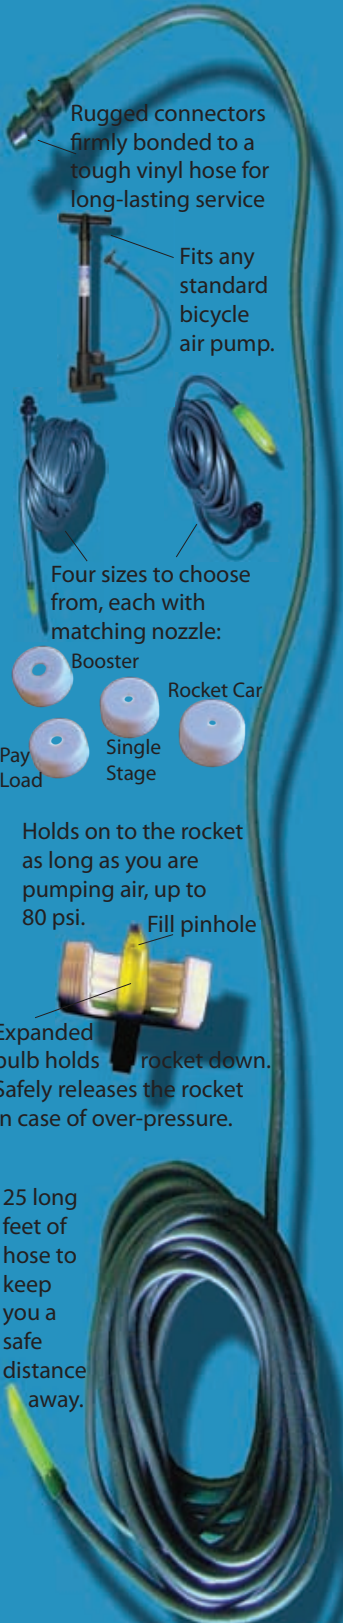

Launcher Features

Rugged connectors firmly bonded to a tough vinyl hose for long-lasting service

Fits any standard bicycle air pump.

Four sizes to choose from, each with matching nozzle:

Holds on to the rocket as long as you are pumping air, up to 80 psi.

Expanded bulb holds rocket down. Safely releases the rocket in case of over-pressure.

25 long feet of hose to keep you a safe distance away.

Simply stop pumping or disconnect the pump to launch the rocket into space.