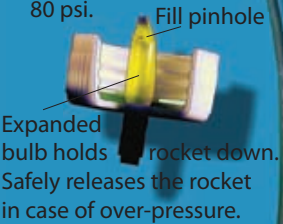

Launcher Features

Rugged connectors firmly bonded to a tough vinyl hose for long-lasting service

Fits any standard bicycle air pump.

Four sizes to choose from, each with matching nozzle:

Holds on to the rocket as long as you are pumping air, up to 80 psi.

Expanded bulb holds rocket down. Safely releases the rocket in case of over-pressure.

25 long feet of hose to keep you a safe distance away.

Simply stop pumping or disconnect the pump to launch the rocket into space.